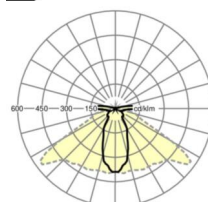

MECHANICS

Housing colour	black RAL 9005
Dimensions (LxWxDxH)	765mm x 55mm x 35mm
Weight (net)	0.85kg
Swivel and turn area (x/y/z)	0° / 0° / 90°
Type of installation	Mounting rail system installation, Light structure

Dimensions

L	765 mm	Length
B	55 mm	Width
H	35 mm	Height

DEEP-LINK

<https://www.regiolum.de/en/article/19070004004>

Reference	LED 200lm 760
ηLB	100 %
Φ ↓/↑	93 % / 7 %
UGR lat./long.	29.8 / 35.2